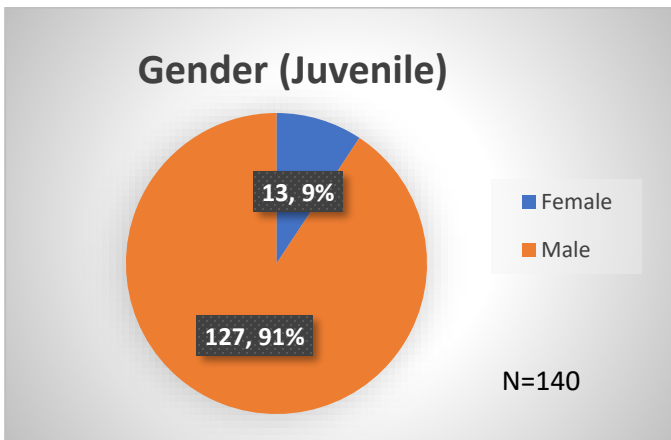

## Demographics for JTDC Population

### Friday Morning Midnight Count

Total # of probation Involved youth<sup>1</sup>: 1,354

<sup>1</sup> Probation Active: Any youth who is pending sentencing with an active social history, has been formally placed on probation or supervision with Cook County Juvenile Probation on the date of the report.