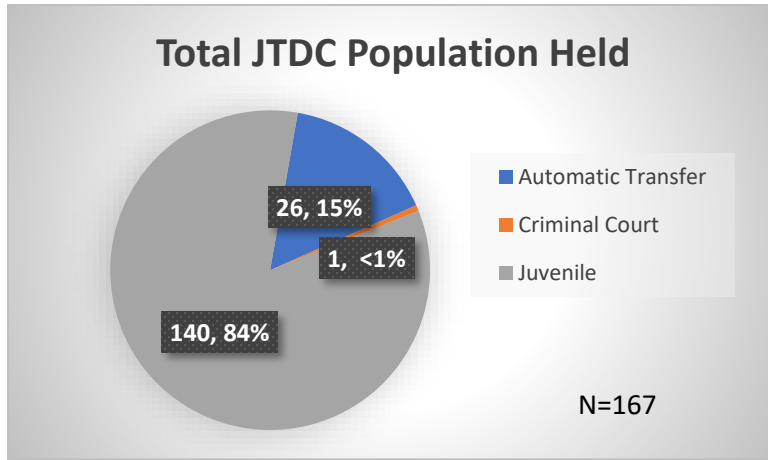

# Daily Data Dashboard – February 9, 2024

## Demographics for JTDC Population

### Friday Morning Midnight Count

Total # of probation Involved youth<sup>1</sup>: 1,354

<sup>1</sup> Probation Active: Any youth who is pending sentencing with an active social history, has been formally placed on probation or supervision with Cook County Juvenile Probation on the date of the report.