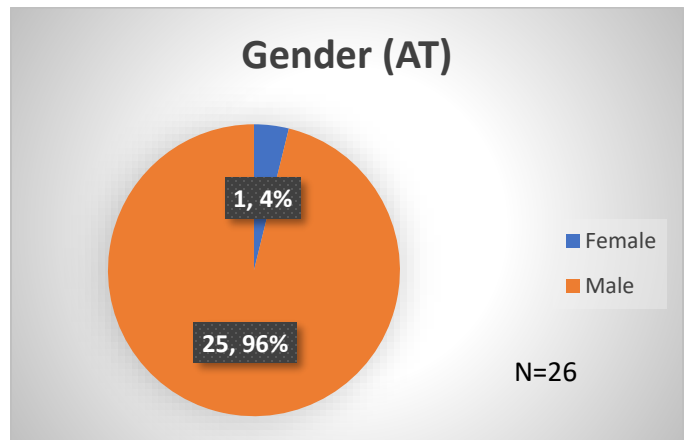

## Demographics for JTDC Population

### Friday Morning Midnight Count

Total # of probation Involved youth<sup>1</sup>: 1,354

<sup>1</sup> Probation Active: Any youth who is pending sentencing with an active social history, has been formally placed on probation or supervision with Cook County Juvenile Probation on the date of the report.