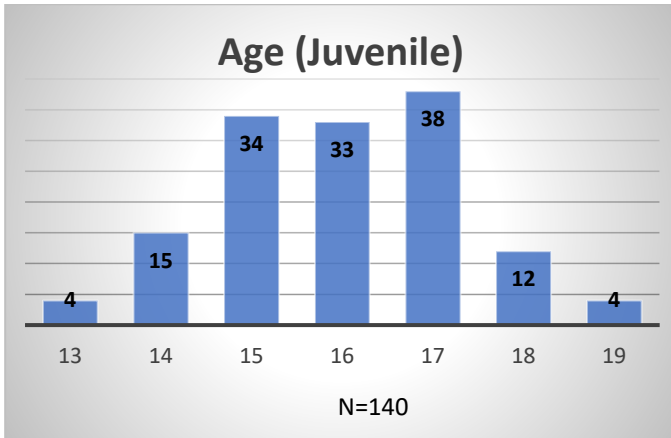

# Daily Data Dashboard – February 9, 2024

## Demographics for JTDC Population

### Friday Morning Midnight Count

Total # of probation Involved youth<sup>1</sup>: 1,354

<sup>1</sup> Probation Active: Any youth who is pending sentencing with an active social history, has been formally placed on probation or supervision with Cook County Juvenile Probation on the date of the report.

\*Age, Gender and Race for Criminal Court population (N=1) is not represented in this report.

**Daily Data Dashboard – February 9, 2024**  
**Demographics for JTDC Population**  
**Friday Morning Midnight Count**